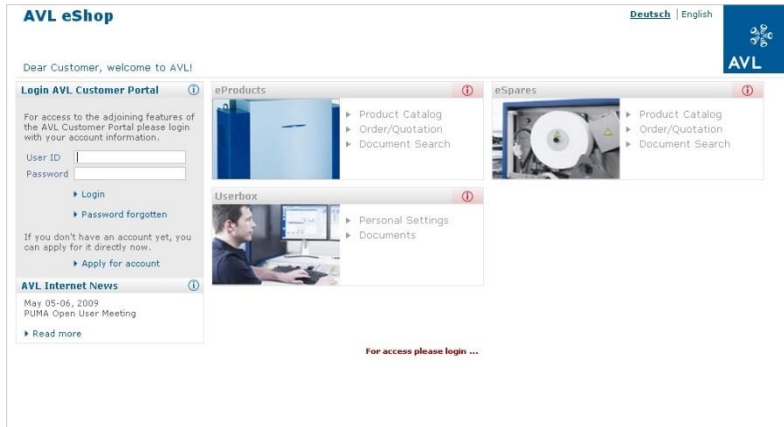

WELCOME TO AVL ePRODUCTS™

The fastest way to the AVL product you need

AVL eProducts™

AVL List GmbH (Headquarters)

Public

WHAT IS AVL ePRODUCTS™?

- Online AVL product catalogue and web shop for powertrain measurement devices
- Embedded in a common eBusiness portal, the AVL eShop, needing just one user id
- Complementing AVL eSpares™, the portal for spare parts

NOW IT'S REAL!

- The whole purchasing process can be handled via internet with just a few mouse clicks!

- **You decide** if you just want to use AVL eProducts™ for information purposes or to additionally place an order.